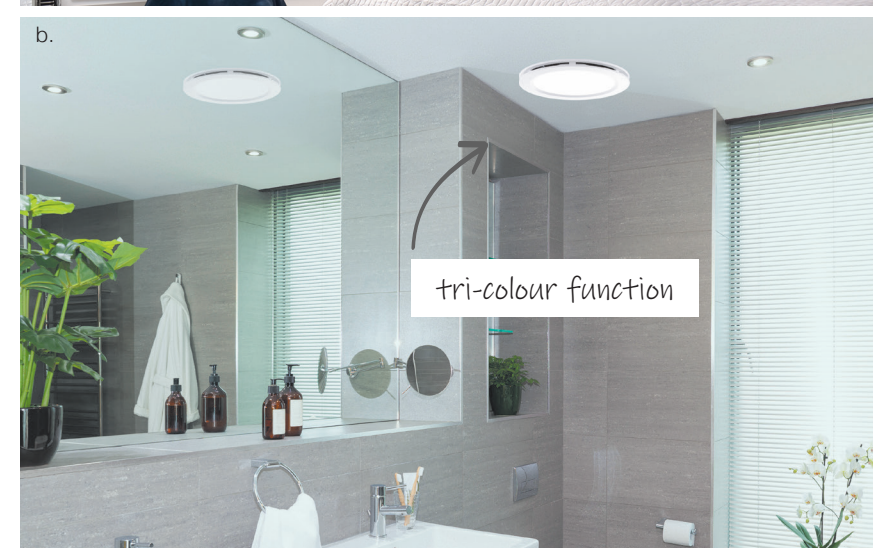

tri-colour function