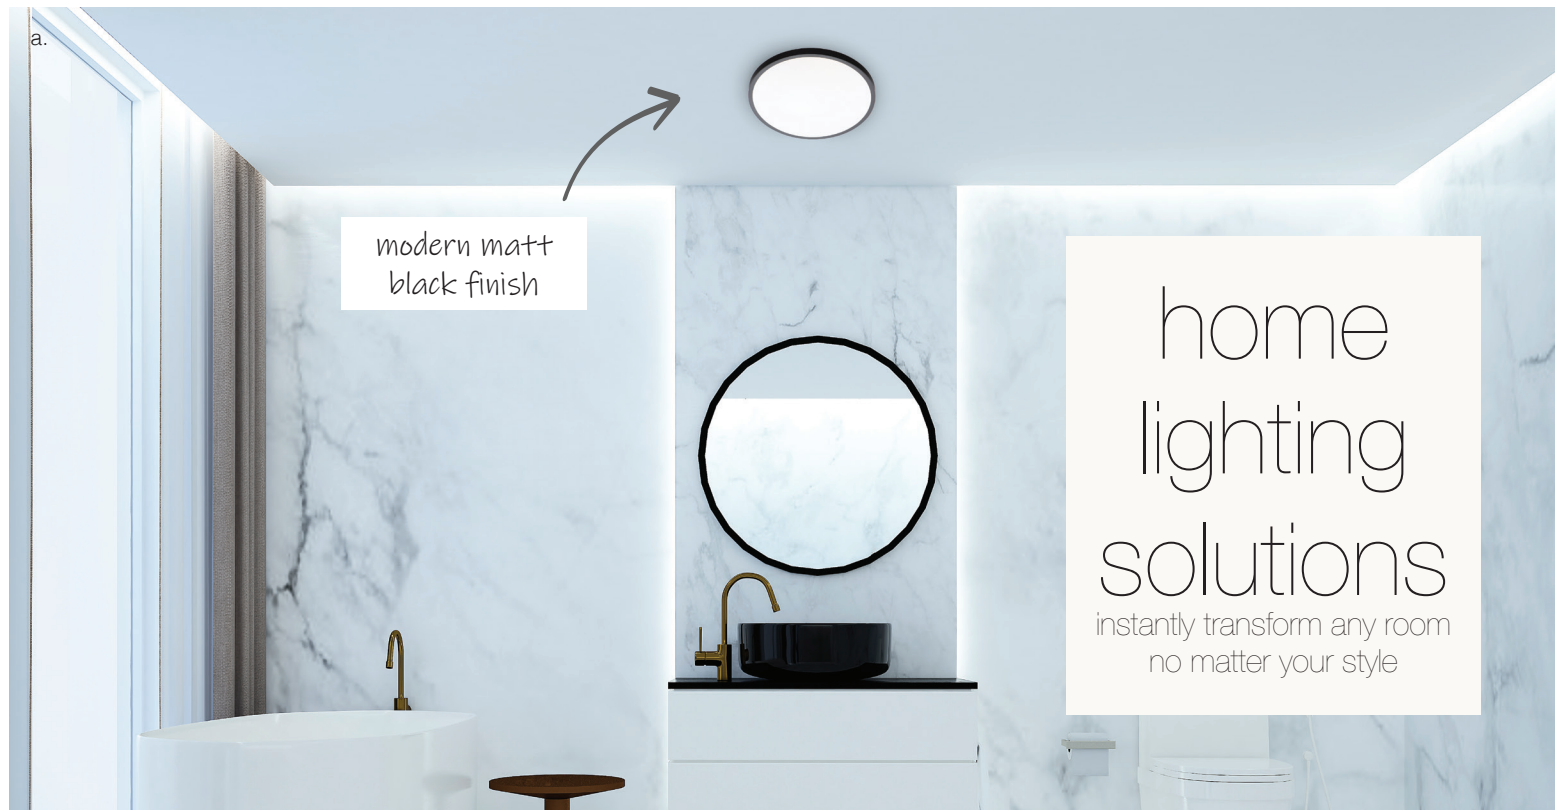

a. Noah 4 light spotlight in antique brass. Also available in 1 light and 3 light spotlight bar. **b. Emily** 3 light spotlight in matt black. Also available in 1 light and 3 light spotlight bar. **c. Thorpe** 1 light spotlight in matt white. Also available in 3 and 4 light. **d. Travis** 4 light spotlight in matt black. Also available in 1 and 3 light. **e. Webster** batten fix shade in matt black or matt white. **f. Thompson** batten fix shade in smoke glass and matt black or clear glass and brushed brass. **g. Winslow** batten fix shade in matt black or matt white.

a. Milan ceiling light in matt black or silver. Available in 18W and 24W. **b. Tracy** ceiling light in brushed chrome. Available in 14W and 24W. **c. Haven** 24W ceiling light with ambient back light. **d. Clarence** decorative ceiling fixture. Available in small and large. **e. Oden** 24W ceiling light with adjustable colour temperature. **f. Ikon** ceiling light with IP64 and IK08 rating. Available in 24W and 36W.