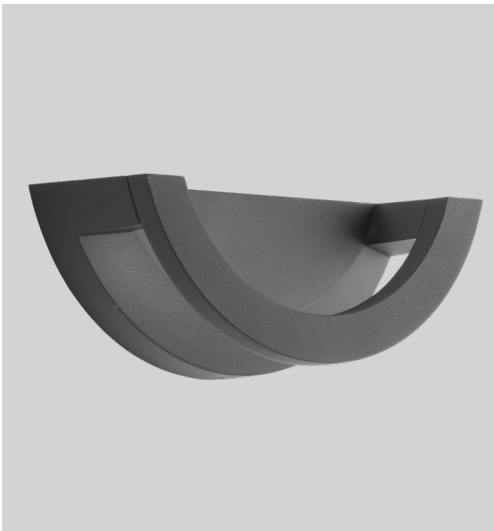

exterior spaces

brighten your outdoor space with functional designs paired with modern finishes.

Evora 10W and 18W architectural LED wall light.

Emma 10W architectural LED wall light.

Elise 10W and 18W architectural LED wall light.