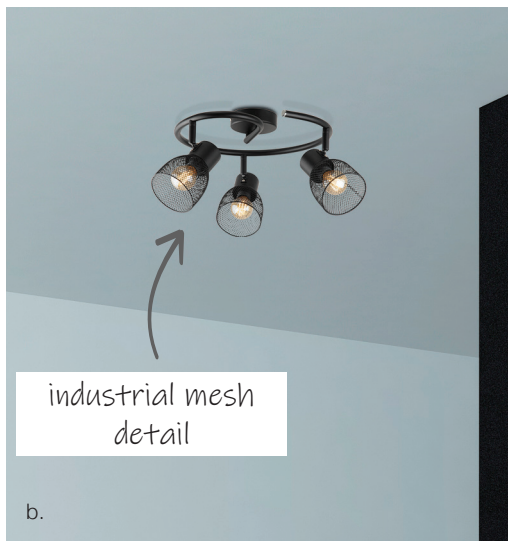

Zion 12W LED bulkhead.

Piccolo II spotlight and up and down light. Available in round and square.

Sanders single head or twin head LED PAR38 security floodlight. Also available with sensor.

Nico II 7W LED up and down wall light. Available in black and white.

Eleanor glass shade wall light.

Elan glass shade wall light.

a. Noah 4 light spotlight in antique brass. Also available in 1 light and 3 light spotlight bar. **b. Emily** 3 light spotlight in matt black. Also available in 1 light and 3 light spotlight bar. **c. Thorpe** 1 light spotlight in matt white. Also available in 3 and 4 light. **d. Travis** 4 light spotlight in matt black. Also available in 1 and 3 light. **e. Webster** batten fix shade in matt black or matt white. **f. Thompson** batten fix shade in smoke glass and matt black or clear glass and brushed brass. **g. Winslow** batten fix shade in matt black or matt white.