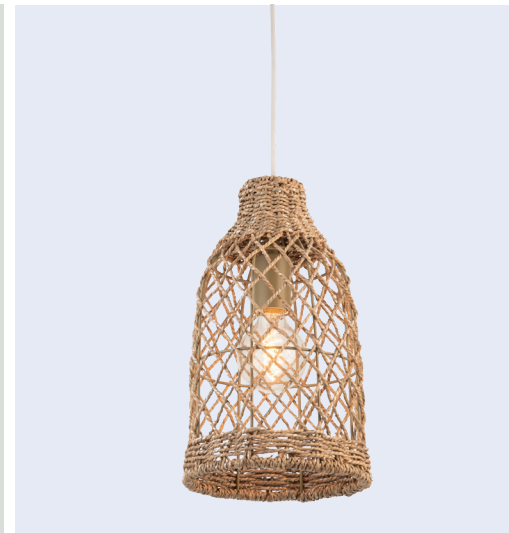

 **MERCATOR**
CREATE • INSPIRE • INNOVATE

natural sanctuary

get the look! →

harmonious mix of textured finishes, curved forms and timeless materials.

key finishes

Freya table lamp in black or white.

Nora table lamp in black or white.

Hudson table lamp in matt white or dusk pink.

Talia table lamp in matt white.

Jordana table lamp in denim blue or grey.

Addison lamp with a marble base, table lamp and floor lamp.

Finley floor lamp in matt black.

Finley pendant & batten fix shade in matt black.

Newbury DIY lamp in natural.

refined industrial

retro forms refined with high shine metalware and industrial details.

get the look! →

rich metal finish

metal mesh shade

intricate wire shade

industrial hardware

key finishes

Sutton pendant light available in small and large.

Sutton pendant light available in dome shaped.

Adena pendant light in matt black and or matt white.

Felton pendant light in matt black or matt white, available in small or large.