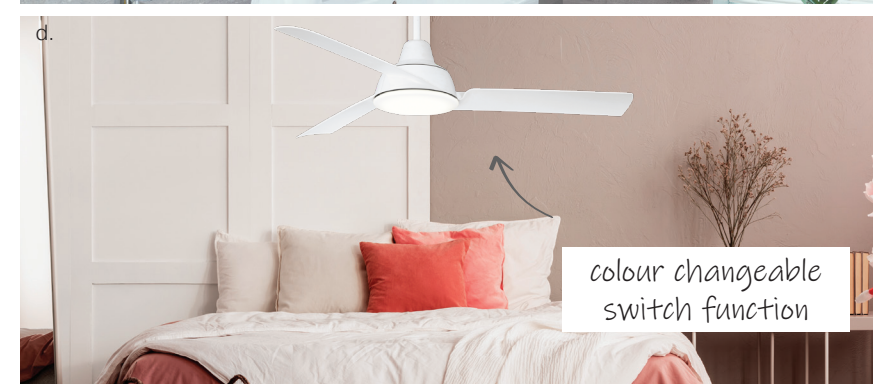

a. Airmimate ceiling fan with or without tri-colour LED. Available in white or black. **b. Revoline** exhaust fan with CCT LED in white. Also available in small or large. **c. Instinct** low profile ceiling fan with or without CCT LED. Available in white. **d. Airventure** ceiling fan with or without tri-colour LED. Available in white or black. **e. Domini** 3-in-1 bathroom heater with CCT LED. Available in white, silver or black.

colour changeable switch function